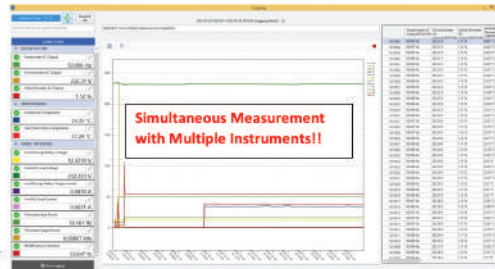

Power Analyzer Measurement

PQ3100#16111880	
Freq(Inverter AC Output)	50.006 Hz
U _{Irms} (Inverter AC Output)	232.31 V
U _{Ithd-F} (Inverter AC Output)	1.12 %

PQA Measurement

LR8410#150805061	
Ambient Air Temperature	34.35 °C
Solar Panel Surface Temperature	37.24 °C

Data Logger Measurement

Access GENNECT ONE (Windows) for Remote Monitoring and Data Logging as shown below.

GENNECT ONE Overview

NEW Memory HiLogger LR8450 / LR8450-01

Voltage
1 ms sampling

Strain
1 ms sampling