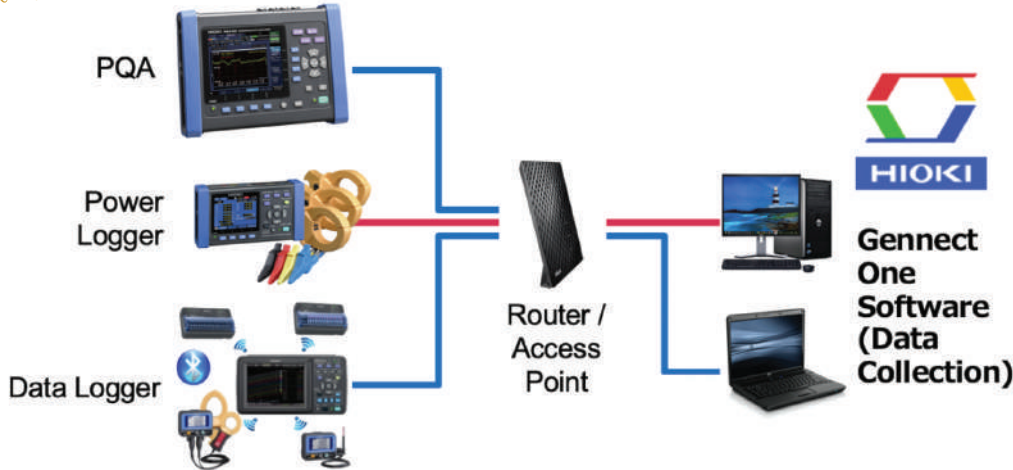

**GET RESULTS FROM THE JOB SITE IN REAL TIME!
CAPTURE DATA ON PC WHILE TESTING REMOTELY!**

Download the GENNECT One SF4000 software from the Hioki website to your PC

**Download the FREE
GENNECT One
SF4000 Software now!**

Download
GENNECT One
SF4000 Software

HIOKI

APPLICATION - GENNECT ONE IoT

Setup Hioki Products as shown with the free Router / Access Point

PW5001-16#160308500	
U _{rms3} (Storage Battery Voltage)	12.4730 V
U _{rms4} (AC Load Voltage)	232.223 V
I _{rms3} (Storage Battery Charge Current)	0.8878 A
I _{rms4} (AC Load Current)	0.0631 A
P ₂ (Inverter Input Power)	16.161 W
P ₄ (Inverter Output Power)	0.00867 kW
Eff4(Efficiency of Inverter)	53.647 %

Data Logger Measurement

Access GENNECT ONE (Windows) for Remote Monitoring and Data Logging as shown below.

GENNECT ONE Overview

NEW Memory HiLogger LR8450 / LR8450-01

Voltage
1 ms sampling

Strain
1 ms sampling