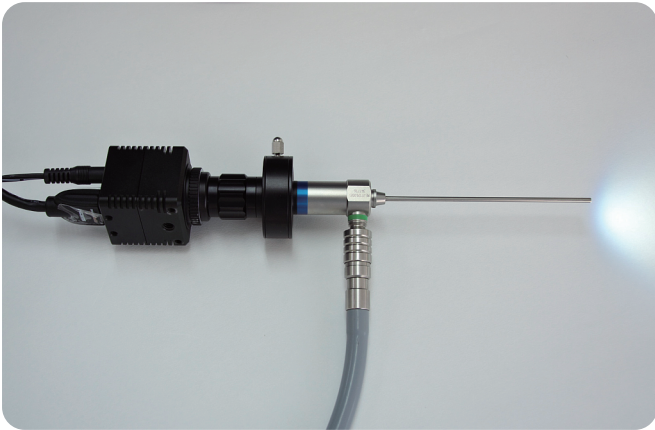

Fill High Definition Borescope

**Bore
scope**

SKB-2700A-FHD

New product

Borescope for monitor 1920 x 1080P

You can see a high quality wide screen internal view!
It reduces eyestrain because the image is high definition!

* Monitor and cable are not included in the price.

- 1080P Full High Definition Television(DVI1.0)
- Smooth dynamic image by Progressive scanning(60fps)
- Simple connection using on HDMI cable.

Specification of Bore lens

Diameter 2.7mm	Effective length 110mm
Viewing angle 95°	Line of sight 0°

Sample pictures

*Capture equipment(Can save images) Not included in the price

Connect to computer type

SD card type

SKB-2700A-FHD Full High Definition Borescope of standard contents

- | | |
|--|--|
| <ul style="list-style-type: none"> • Borescope • C mount adaptor • Full high definition Camera (with AC/DC adaptor) | <ul style="list-style-type: none"> • LED lighting source • Light guide |
|--|--|